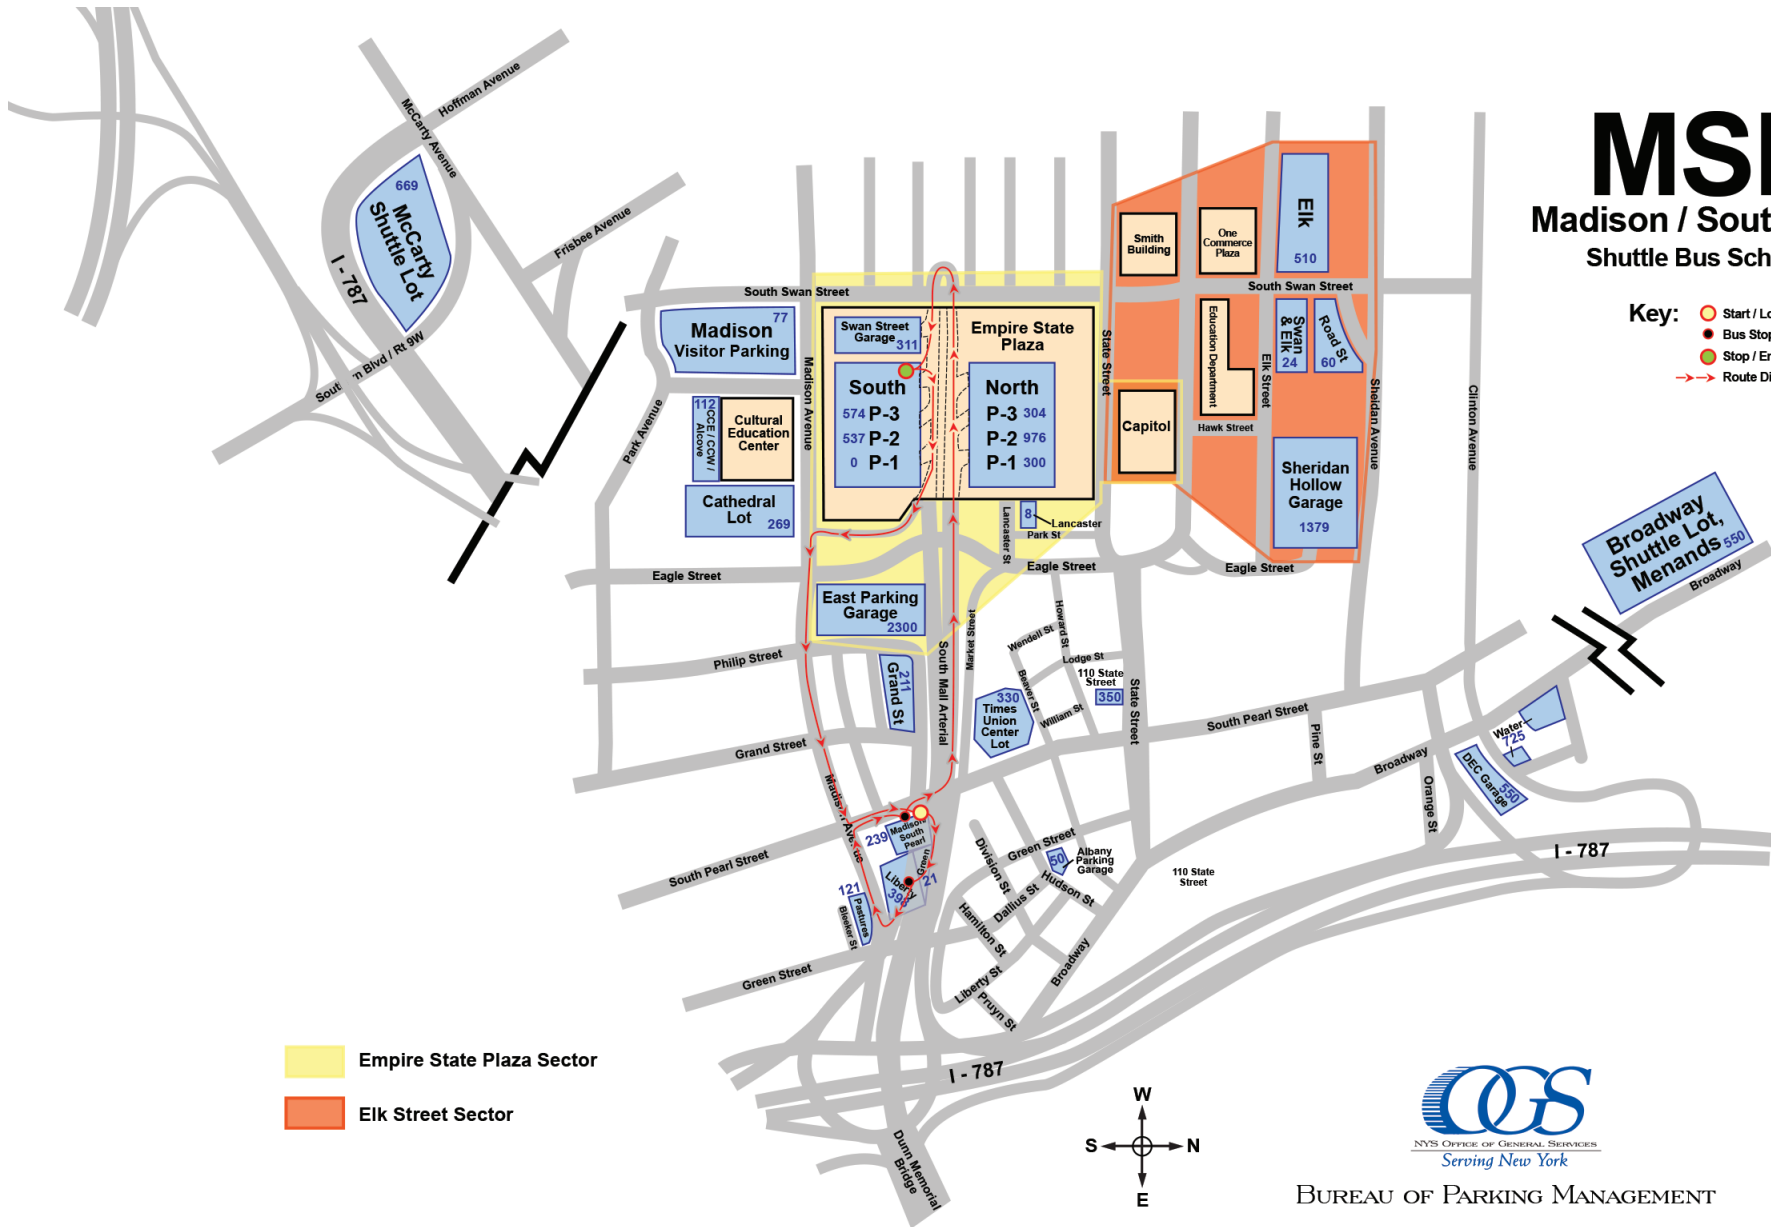

### Afternoon Schedule

ESP Bus Term	South Pearl	Liberty	Times Union Center
3:10 p.m.	3:14 p.m.	3:16 p.m.	3:20 p.m.
3:23 p.m.	3:27 p.m.	3:29 p.m.	3:33 p.m.
3:36 p.m.	3:40 p.m.	3:42 p.m.	3:46 p.m.
3:49 p.m.	3:53 p.m.	3:55 p.m.	3:59 p.m.
4:02 p.m.	4:06 p.m.	4:08 p.m.	4:12 p.m.
4:15 p.m.	4:19 p.m.	4:21 p.m.	4:25 p.m.
4:28 p.m.	4:32 p.m.	4:34 p.m.	4:38 p.m.
4:41 p.m.	4:45 p.m.	4:47 p.m.	4:51 p.m.
4:54 p.m.	4:58 p.m.	5:00 p.m.	5:04 p.m.
5:07 p.m.	5:11 p.m.	5:13 p.m.	5:17 p.m.
5:20 p.m.	5:24 p.m.	5:26 p.m.	5:30 p.m.
5:33 p.m.	5:37 p.m.	5:39 p.m.	5:43 p.m.
5:46 p.m.	5:50 p.m.	5:52 p.m.	5:56 p.m.
5:59 p.m.	6:03 p.m.	6:05 p.m.	6:09 p.m.
6:12 p.m.	6:16 p.m.	6:18 p.m.	6:22 p.m.
6:25 p.m.	6:29 p.m.	6:31 p.m.	6:35 p.m.

# MSP

## Madison / South Pearl

### Shuttle Bus Schedule

- Key:**
- Start / Lot
  - Bus Stop
  - Stop / Empire State Plaza
  - Route Direction

- Empire State Plaza Sector
- Elk Street Sector

BUREAU OF PARKING MANAGEMENT