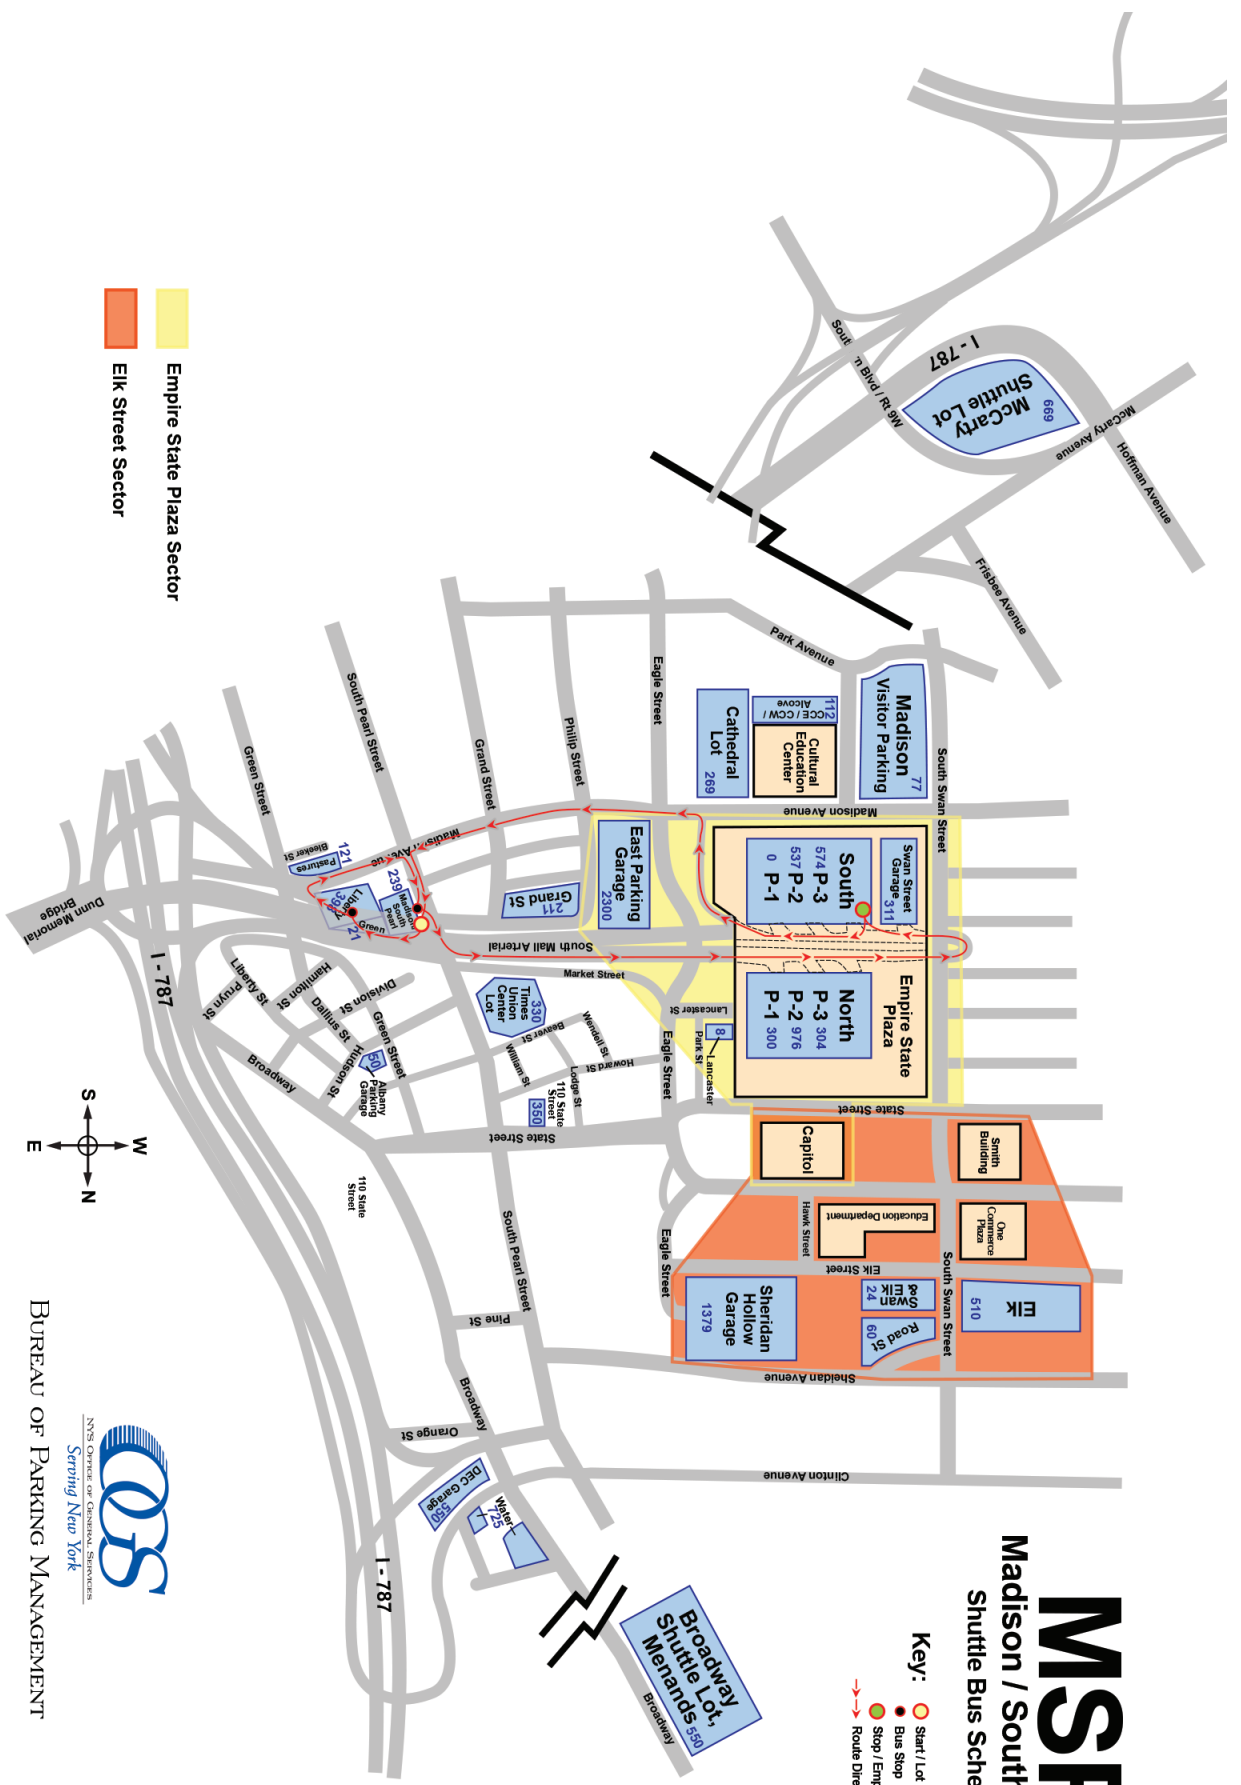

Bureau of Parking Management

Bus Schedule – Madison/South Pearl

parking.ogs.ny.gov

Morning Schedule

South Pearl	Liberty	Times Union Center	ESP Bus Term
6:40 a.m.	6:42 a.m.	6:46 a.m.	6:49 a.m.
6:54 a.m.	6:56 a.m.	7:00 a.m.	7:03 a.m.
7:08 a.m.	7:10 a.m.	7:14 a.m.	7:17 a.m.
7:22 a.m.	7:24 a.m.	7:28 a.m.	7:31 a.m.
7:36 a.m.	7:38 a.m.	7:42 a.m.	7:45 a.m.
7:50 a.m.	7:52 a.m.	7:56 a.m.	7:59 a.m.
8:04 a.m.	8:06 a.m.	8:10 a.m.	8:13 a.m.
8:18 a.m.	8:20 a.m.	8:24 a.m.	8:27 a.m.
8:32 a.m.	8:34 a.m.	8:38 a.m.	8:41 a.m.
8:46 a.m.	8:48 a.m.	8:52 a.m.	8:55 a.m.
9:00 a.m.	9:02 a.m.	9:06 a.m.	9:09 a.m.
9:14 a.m.	9:16 a.m.	9:20 a.m.	9:23 a.m.
9:28 a.m.	9:30 a.m.	9:34 a.m.	9:37 a.m.
9:42 a.m.	9:44 a.m.	9:48 a.m.	9:51 a.m.

Afternoon Schedule

ESP Bus Term	South Pearl	Liberty	STimes Union Center
3:10 p.m.	3:14 p.m.	3:16 p.m.	3:20 p.m.
3:23 p.m.	3:27 p.m.	3:29 p.m.	3:33 p.m.
3:36 p.m.	3:40 p.m.	3:42 p.m.	3:46 p.m.
3:49 p.m.	3:53 p.m.	3:55 p.m.	3:59 p.m.
4:02 p.m.	4:06 p.m.	4:08 p.m.	4:12 p.m.
4:15 p.m.	4:19 p.m.	4:21 p.m.	4:25 p.m.
4:28 p.m.	4:32 p.m.	4:34 p.m.	4:38 p.m.
4:41 p.m.	4:45 p.m.	4:47 p.m.	4:51 p.m.
4:54 p.m.	4:58 p.m.	5:00 p.m.	5:04 p.m.
5:07 p.m.	5:11 p.m.	5:13 p.m.	5:17 p.m.
5:20 p.m.	5:24 p.m.	5:26 p.m.	5:30 p.m.
5:33 p.m.	5:37 p.m.	5:39 p.m.	5:43 p.m.
5:46 p.m.	5:50 p.m.	5:52 p.m.	5:56 p.m.
5:59 p.m.	6:03 p.m.	6:05 p.m.	6:09 p.m.
6:12 p.m.	6:16 p.m.	6:18 p.m.	6:22 p.m.
6:25 p.m.	6:29 p.m.	6:31 p.m.	6:35 p.m.

MSP

Madison / South Pearl Shuttle Bus Schedule

- Key:**
- Start / Lot
 - Bus Stop
 - Stop / Empire State Plaza
 - Route Direction

- Empire State Plaza Sector
- Elk Street Sector

BUREAU OF PARKING MANAGEMENT