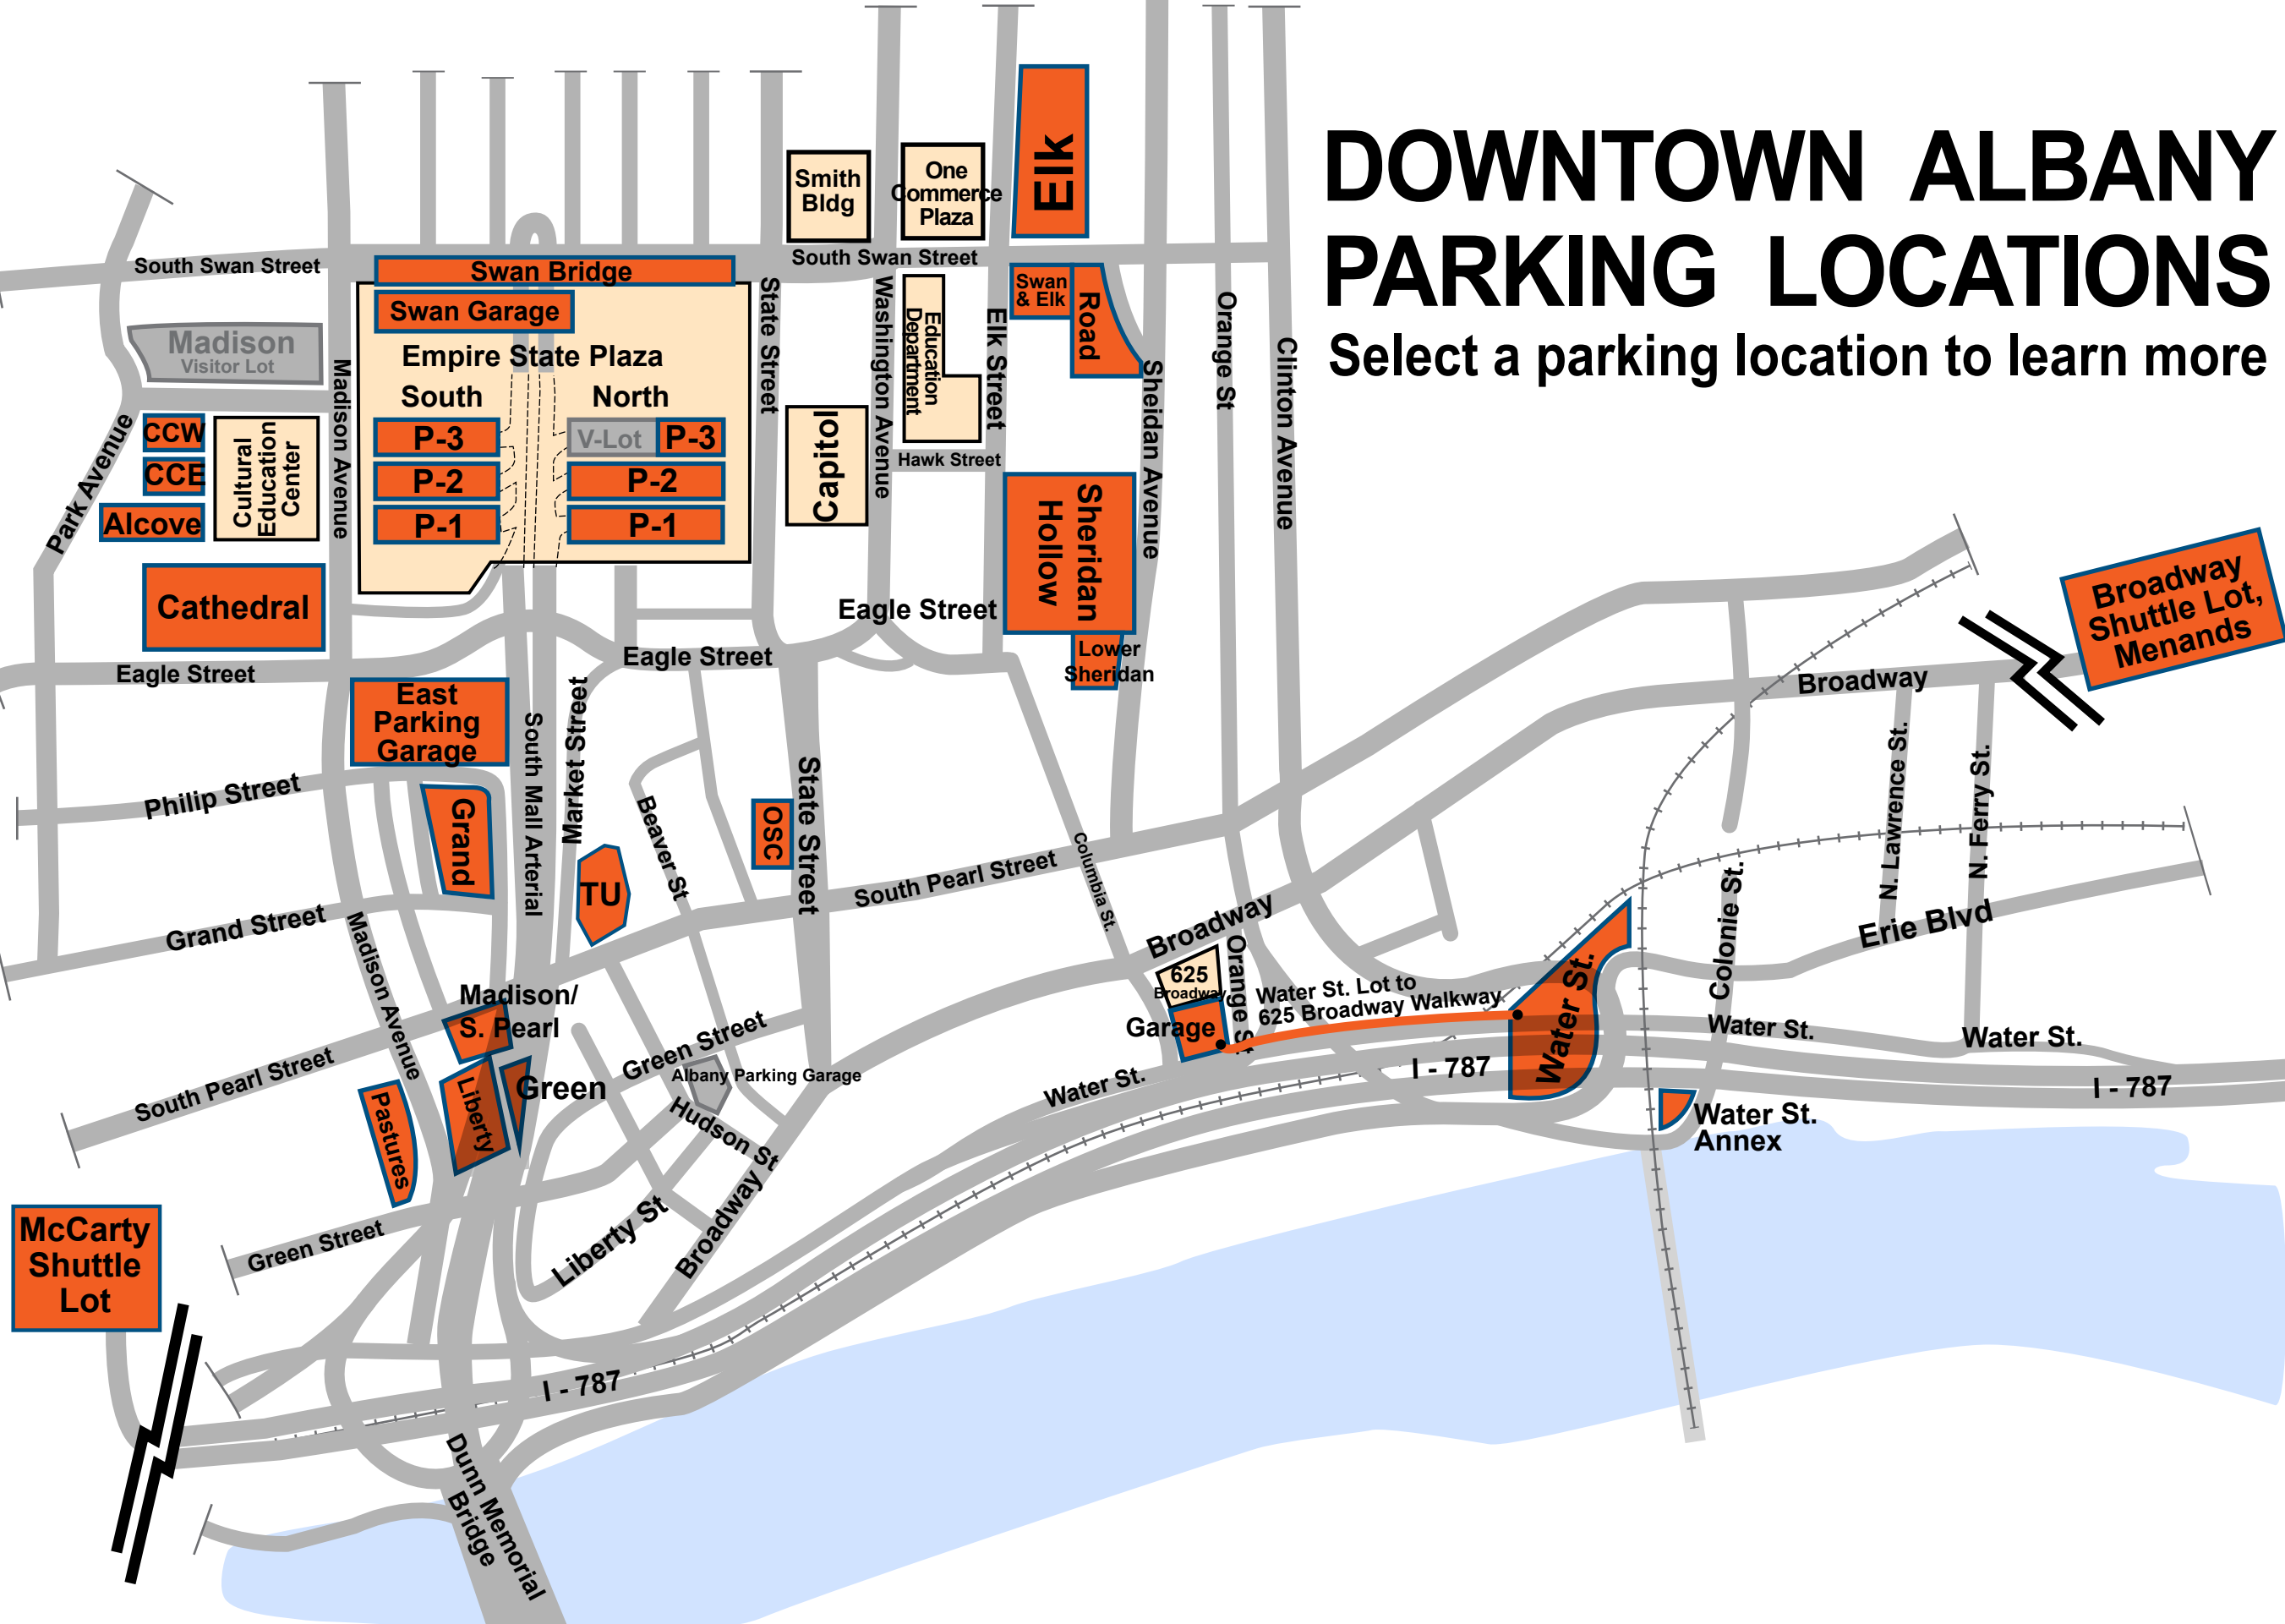

DOWNTOWN ALBANY PARKING LOCATIONS

Select a parking location to learn more

Broadway Shuttle Lot, Menands

McCarty Shuttle Lot

Swan Bridge
Swan Garage
Empire State Plaza
South North
P-3 **V-Lot** **P-3**
P-2 **P-2**
P-1 **P-1**

Water St. Annex

Madison Visitor Lot

CCW
CCE

Cultural Education Center

Alcove

Cathedral

Smith Bldg

One Commerce Plaza

Market Street

Beaver St

State Street

South Pearl Street

Columbia St.

Broadway

Orange St

Water St. Lot to 625 Broadway Walkway

I-787

South Swan Street

South Swan Street

State Street

Washington Avenue

EIK Street

Swan & Eik Road

Sheidan Avenue